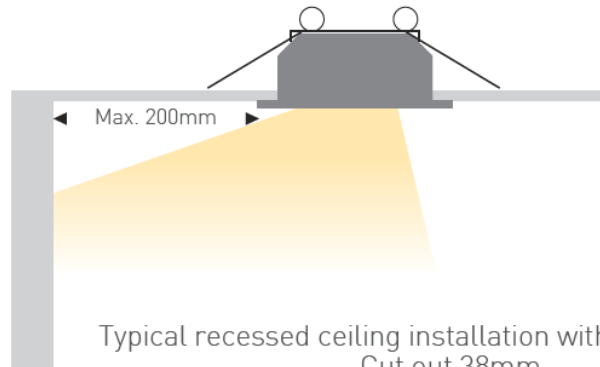

LED PROFILE ARCHILINE

Typical recessed ceiling installation with spring bracket.
Cut out 38mm.
Recommend unit be installed maximum 200mm from wall

CODE	WATTS	CCT	CRI	OPERATIONAL VOLTAGE	FINISH	LUMENS	DIMMABLE	BEAM ANGLE
PROARCHI	19.2W/M	2700K 3000K 4000K 6500K	>90	24V	Silver	1700/M	TRIAC/DALI/0-10v	110°