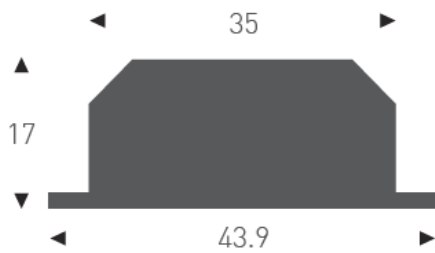

LED PROFILE ARCHILINE

Typical recessed ceiling installation with spring bracket.
Cut out 38mm.
Recommend unit be installed maximum 200mm from wall

CODE	WATTS	CCT	CRI	OPERATIONAL VOLTAGE	FINISH	LUMENS	DIMMABLE	BEAM ANGLE
PROARCHI	19.2W/M	2700K 3000K 4000K 6500K	>90	24V	Silver	1700/M	TRIAC/DALI/0-10v	110°