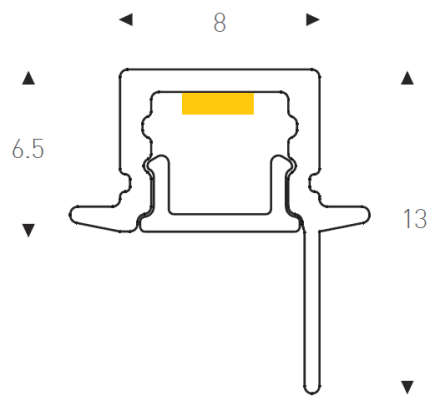

LED PROFILE ASHIELD

CODE	WATTS	CCT	CRI	OPERATIONAL VOLTAGE	FINISH	LUMENS	DIMMABLE	BEAM ANGLE
PROASHIELD	9.6W/M	2700K 3000K 4000K 6500K	>90	12V	Standard Silver	720/M	TRIAC/DALI/0-10v	90°