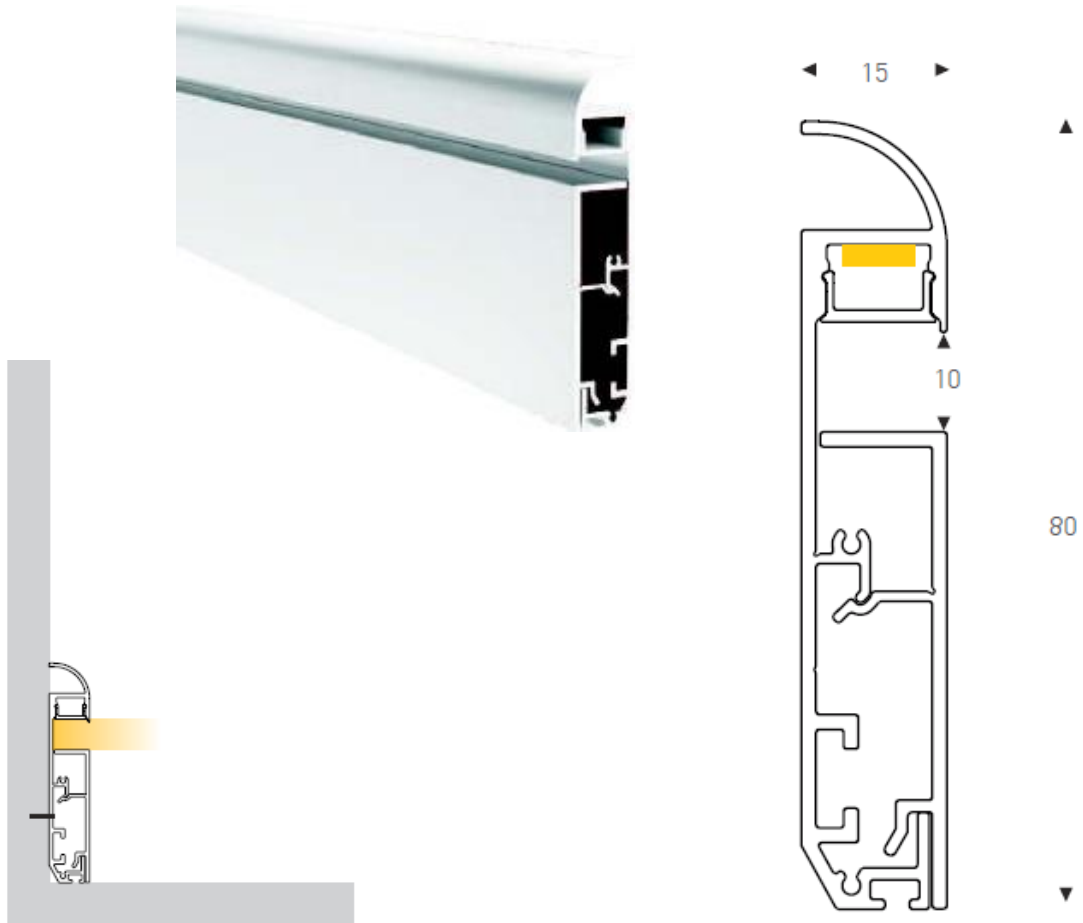

LED PROFILE CURVED SKIRT

CODE	WATTS	CCT	CRI	OPERATIONAL VOLTAGE	FINISH	LUMENS	DIMMABLE	BEAM ANGLE
PROCURVSKIRT	4.8W/M	2700K 3000K 4000K 6500K	>90	12V	Standard Silver	360/M	TRIAC/DALI/0-10v	120°