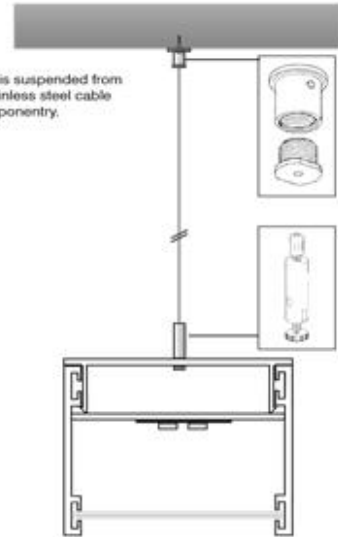

### Suspended

Eagle channel is suspended from ceiling with stainless steel cable and fixing componentry.

### Recessed

Eagle channel is recessed mounted into ceiling or in wall.  
Optimum wall/ceiling thickness is 10 to 13mm  
All wiring is concealed.

### Mounted

Eagle channel is flush mounted to ceiling.

Dimensions: Max L5600mm x W60 x H50

CODE	WATTS	CCT	CRI	OPERATIONAL VOLTAGE	FINISH	LUMENS	DIMMABLE	BEAM ANGLE
LEEFWW	28.8W	3000K	>95	24 VDC	Standard Silver (all other colours available)	1900	TRIAC DALI/ 0-10v	90°