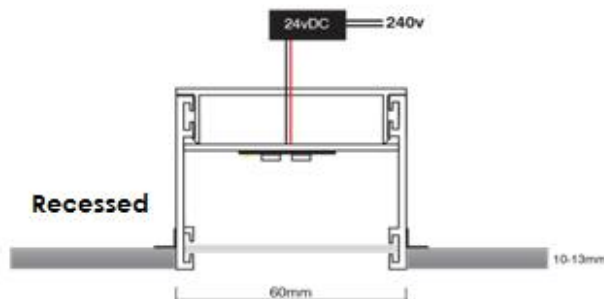

### Suspended

Eagle channel is suspended from ceiling with stainless steel cable and fixing componentry.

### Recessed

Eagle channel is recessed mounted into ceiling or in wall.  
Optimum wall/ceiling thickness is 10 to 13mm  
All wiring is concealed.

### Mounted

Eagle channel is flush mounted to ceiling.

Dimensions: Max L5600mm x W60 x H50

CODE	WATTS	CCT	CRI	OPERATIONAL VOLTAGE	FINISH	LUMENS	DIMMABLE	BEAM ANGLE
LEEFWW	28.8W	3000K	>95	24 VDC	Standard Silver (all other colours available)	1900	TRIAC DALI/ 0-10v	90°