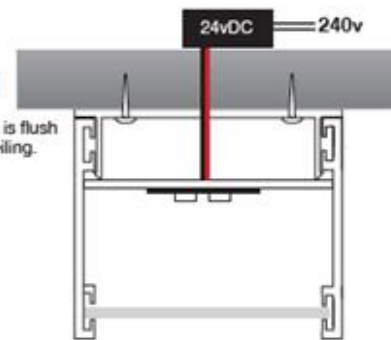

### Suspended

Eagle channel is suspended from ceiling with stainless steel cable and fixing componentry.

### Recessed

Eagle channel is recessed mounted into ceiling or in wall.  
Optimum wall/ceiling thickness is 10 to 13mm  
All wiring is concealed.

### Mounted

Eagle channel is flush mounted to ceiling.

Dimensions: Max L5600mm x W60 x H50

CODE	WATTS	CCT	CRI	OPERATIONAL VOLTAGE	FINISH	LUMENS	DIMMABLE	BEAM ANGLE
LEEFWW	28.8W	3000K	>95	24 VDC	Standard Silver (all other colours available)	1900	TRIAC DALI/ 0-10v	90°