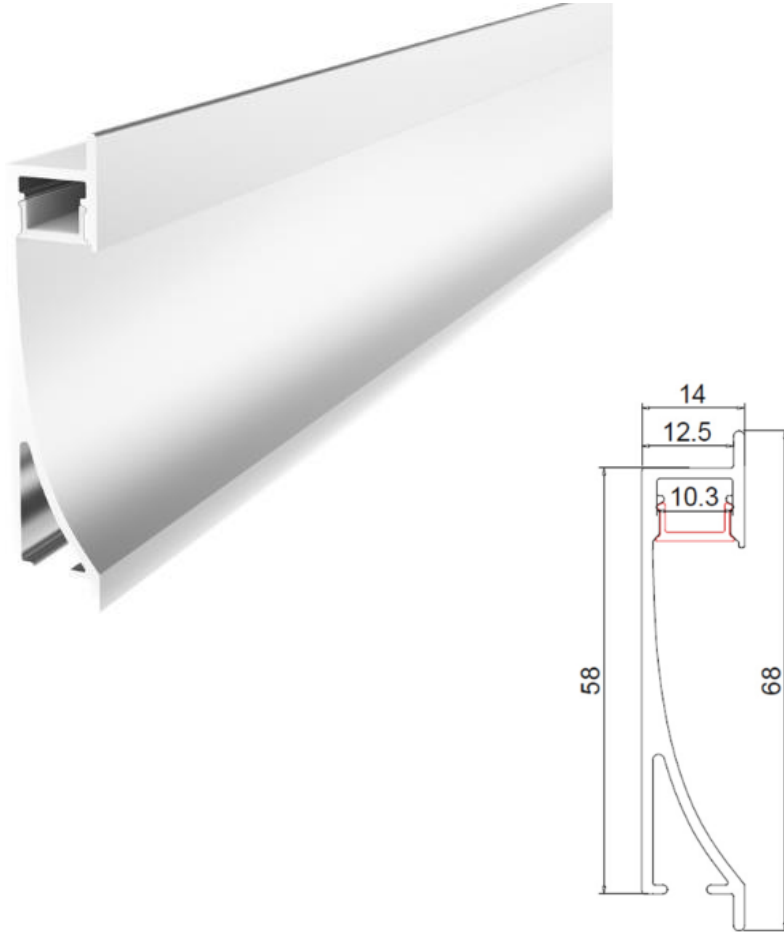

LED PROFILE LINEA X

CODE	WATTS	CCT	CRI	OPERATIONAL VOLTAGE	FINISH	LUMENS	DIMMABLE	BEAM ANGLE
PROLINEAX	9.6W/M	2700K 3000K 4000K 6500K	>90	12V	Standard Silver	720/M	TRIAC/DALI/0-10v	90°