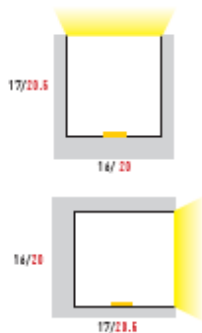

TEC=LED

Mamba - Side View

Red: extrusion Black: snake light

CODE	WATTS	CCT	CRI	IP RATING	LUMENS PER METER	MATERIALS	DIMMABLE	CONTROL GEAR	VOLTS
LMAMBA	12/15W (1 face) 12W (3 face)	2500-6500K, RGB/CCT	>80	IP68	900lms	Silicone	Yes	Remote LED Driver	24V