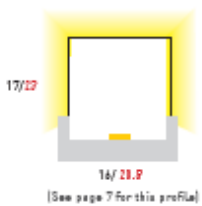

TEC=LED

Mamba - Side View

Red: extrusion Black: snake light

CODE	WATTS	CCT	CRI	IP RATING	LUMENS PER METER	MATERIALS	DIMMABLE	CONTROL GEAR	VOLTS
LMAMBA	12/15W (1 face) 12W (3 face)	2500-6500K, RGB/CCT	>80	IP68	900lms	Silicone	Yes	Remote LED Driver	24V