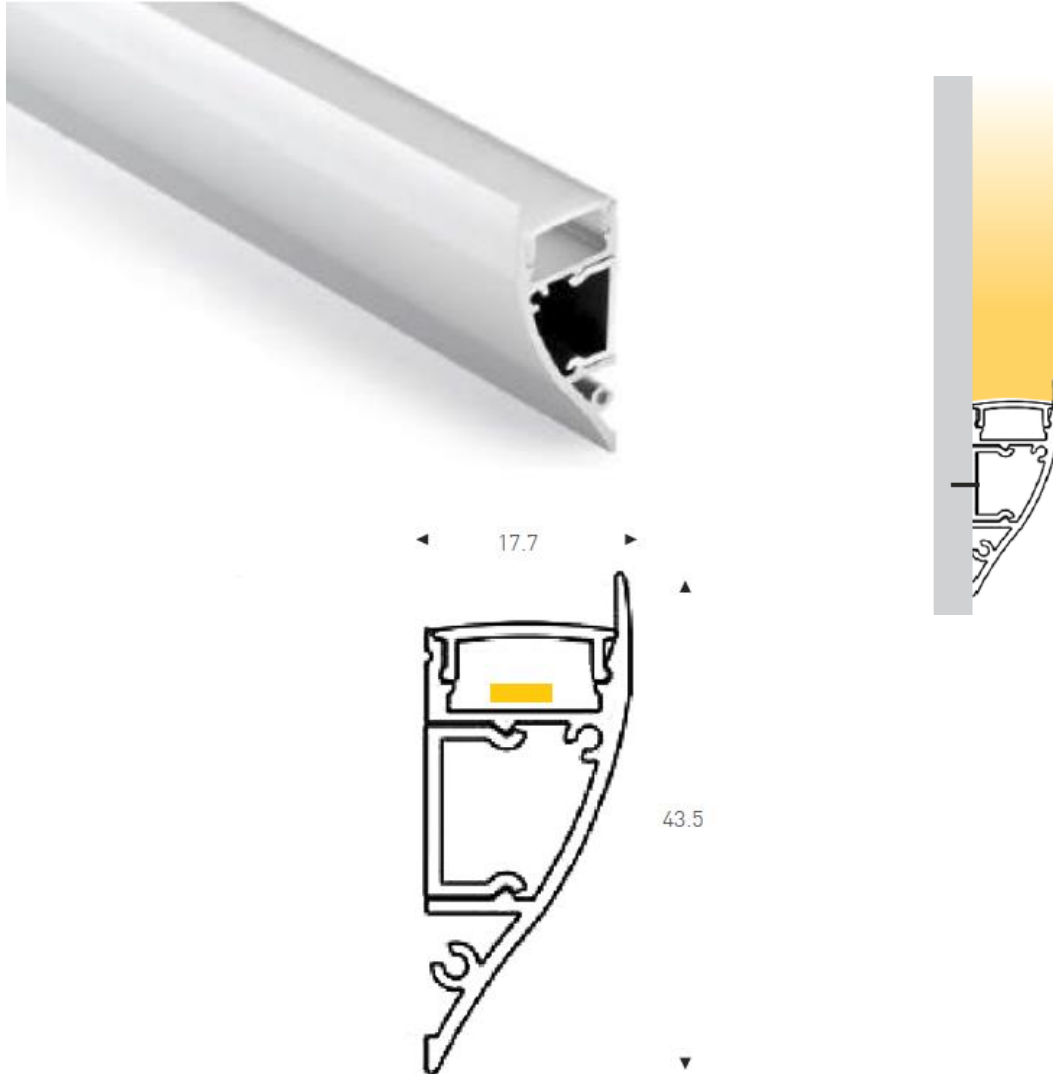

## LED PROFILE Rail

CODE	WATTS	CCT	CRI	OPERATIONAL VOLTAGE	FINISH	LUMENS	DIMMABLE	BEAM ANGLE
PRORAIL	14.4W/M	2700K 3000K 4000K 6500K	>90	12V	Standard Silver	1100/M	TRIAC/DALI/0-10v	120°