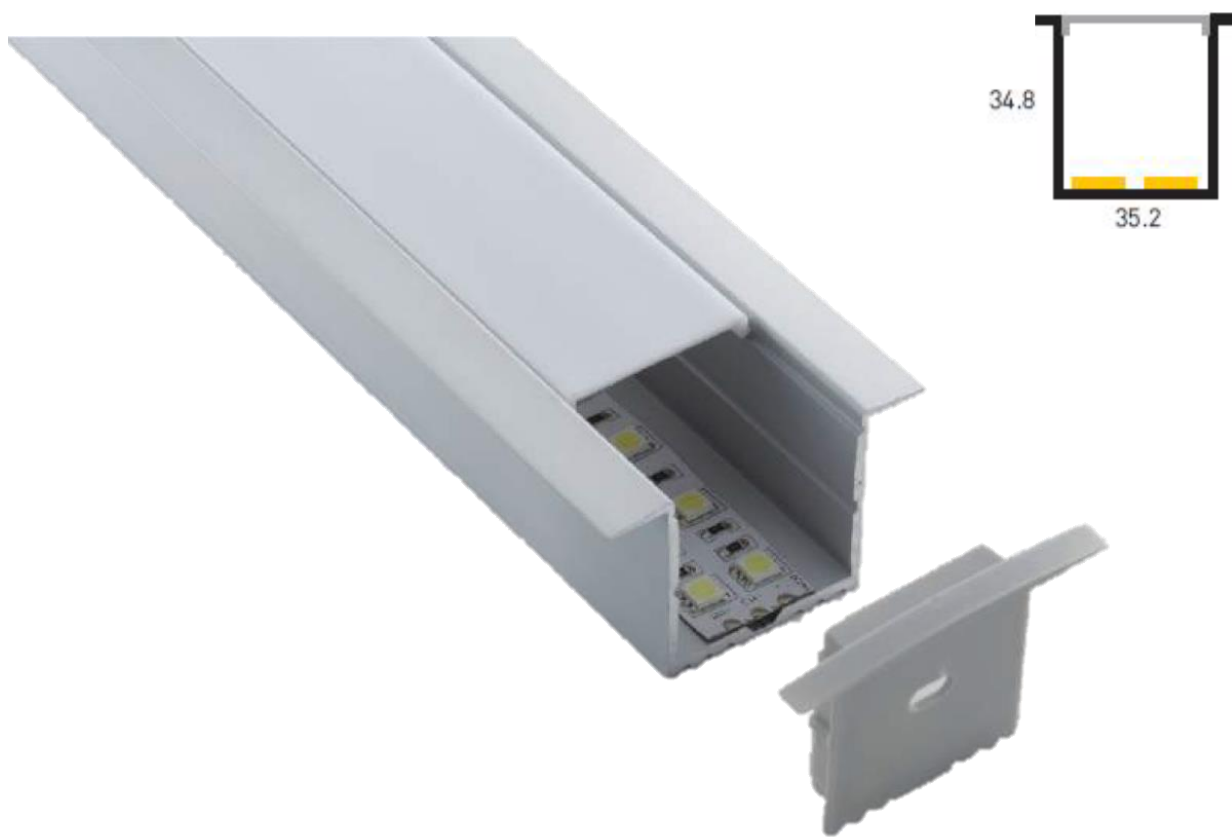

TEC=LED

RPL35 - Recessed Profile

CODE	WATTS	CCT	CRI	OPERATIONAL VOLTAGE	FINISH	LUMENS	DIMMABLE	BEAM ANGLE
RPL35	2x14.4W	3000K	>90	24V	Standard Silver	1700lms	Optional	90°