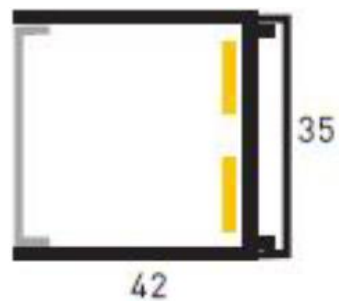

## LED RPL43

CODE	WATTS	CCT	CRI	OPERATIONAL VOLTAGE	FINISH	LUMENS	DIMMABLE	BEAM ANGLE
LERPL43SD	2x14.4W	2700K	>95	24V	Standard Silver	2000lms	TRIAC/DALI /0-10v	90°