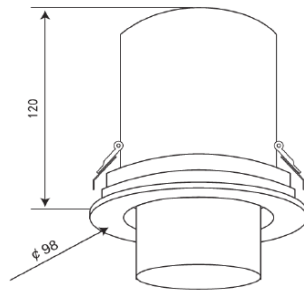

TEC=LED

The Snoot Feature Light 10W

CODE	WATTS	CCT/LUMENS	CRI	BEAM ANGLE	CUT-OUT	BODY COLOUR	DIMENSIONS	DIMMABLE
TLTTUS10W	10W	2700K – 900lms 3000K – 1000lms 4000K – 1050lms	>90	15°/24°/38°/60°	90mm	White/Black	98mm*120mmh	Yes via Trailing Edge