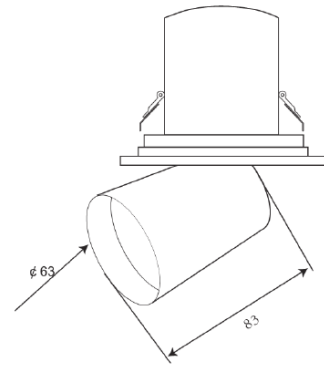

TEC=LED

The Snoot Feature Light 10W

CODE	WATTS	CCT/LUMENS	CRI	BEAM ANGLE	CUT-OUT	BODY COLOUR	DIMENSIONS	DIMMABLE
TLTTUS10W	10W	2700K – 900lms 3000K – 1000lms 4000K – 1050lms	>90	15°/24°/38°/60°	90mm	White/Black	98mm*120mmh	Yes via Trailing Edge