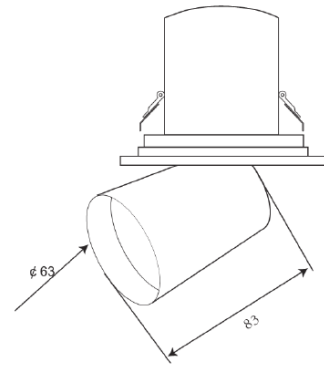

TEC=LED

The Snoot Feature Light 15W

CODE	WATTS	CCT/LUMENS	CRI	BEAM ANGLE	CUT-OUT	BODY COLOUR	DIMENSIONS	DIMMABLE
TLTTUS15W	15W	2700K – 1350lms 3000K – 1500lms 4000K – 1575lms	>90	15°/24°/38°/60°	90mm	White/Black	98mm*120mmh	Yes via Trailing Edge