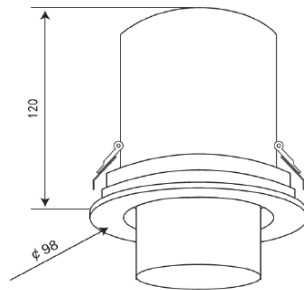

TEC=LED

The Snoot Feature Light 15W

CODE	WATTS	CCT/LUMENS	CRI	BEAM ANGLE	CUT-OUT	BODY COLOUR	DIMENSIONS	DIMMABLE
TLTTUS15W	15W	2700K – 1350lms 3000K – 1500lms 4000K – 1575lms	>90	15°/24°/38°/60°	90mm	White/Black	98mm*120mmh	Yes via Trailing Edge