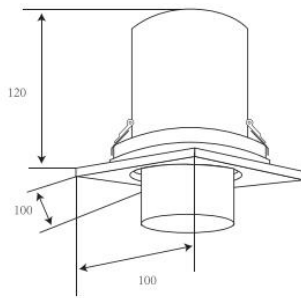

## The Square Snoot Feature Light 15W

CODE	WATTS	CCT/LUMENS	CRI	BEAM ANGLE	CUT-OUT	BODY COLOUR	DIMENSIONS	DIMMABLE
TLSQTTUS15W	15W	2700K – 1350lms 3000K – 1500lms 4000K – 1575lms	>90	15°/24°/38°/60°	90mm	White/Black	100mm*120mmh	Yes via Trailing Edge