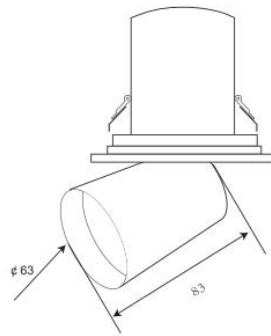

## The Square Snoot Feature Light 15W

CODE	WATTS	CCT/LUMENS	CRI	BEAM ANGLE	CUT-OUT	BODY COLOUR	DIMENSIONS	DIMMABLE
TLSQTTUS15W	15W	2700K – 1350lms 3000K – 1500lms 4000K – 1575lms	>90	15°/24°/38°/60°	90mm	White/Black	100mm*120mmh	Yes via Trailing Edge