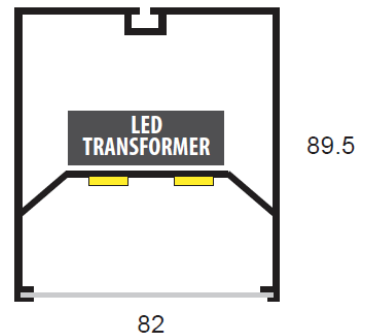

# TEC=LED

## Phoenix

Dimensions: Max L3000mm x W82 x H89.5

CODE	WATTS	CCT	CRI	OPERATIONAL VOLTAGE	FINISH	LUMENS	DIMABLE	BEAM ANGLE
LEPHOENIX	2x 19.2W	3000K	>95	24 VDC	Standard Silver	3000lms	TRIAC DALI/ 0-10v	90°