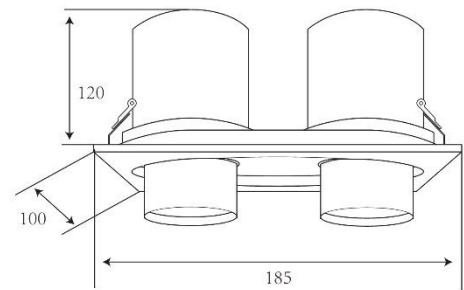

TEC=LED

The Twin Snoot Feature Light Square 2x10W

CODE	WATTS	CCT/LUMENS	CRI	BEAM ANGLE	CUT-OUT	BODY COLOUR	DIMENSIONS	DIMMABLE
TLTTUS2X10W	2x10W	2700K – 1800lms 3000K – 2000lms 4000K – 2100lms	>90	15°/24°/38°/60°	2x90mm *for lights	White/Black	100*185*H120mm	Yes via Trailing Edge