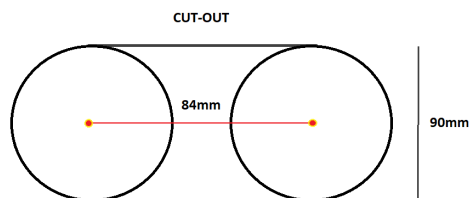

TEC=LED

The Twin Snoot Feature Light Square 2x10W

CODE	WATTS	CCT/LUMENS	CRI	BEAM ANGLE	CUT-OUT	BODY COLOUR	DIMENSIONS	DIMMABLE
TLTTUS2X10W	2x10W	2700K – 1800lms 3000K – 2000lms 4000K – 2100lms	>90	15°/24°/38°/60°	2x90mm *for lights	White/Black	100*185*H120mm	Yes via Trailing Edge