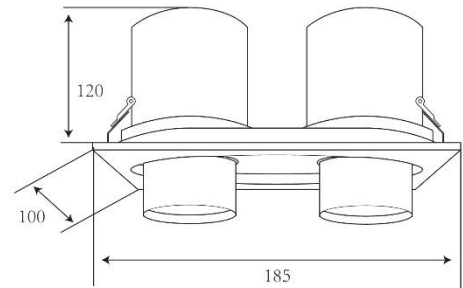

## The Twin Snoot Feature Light Square 2x25W

CUT-OUT

CODE	WATTS	CCT/LUMENS	CRI	BEAM ANGLE	CUT-OUT	BODY COLOUR	DIMENSIONS	DIMMABLE
TLTTUS2X25W	2x25W	2700K – 4500lms 3000K – 5000lms 4000K – 5250lms	>90	15°/24°/38°/60°	2x90mm *for lights	White/Black	100*185*H120mm	Yes via Trailing Edge