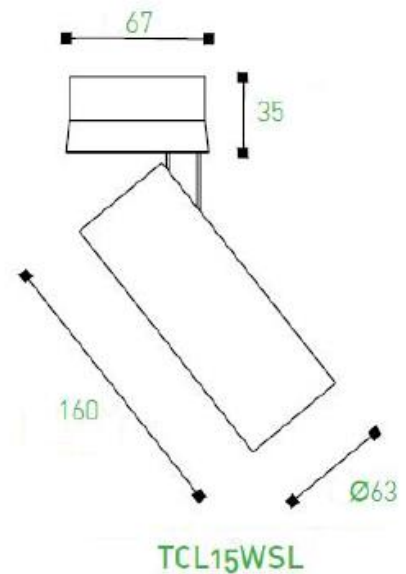

TEC=LED

Swivel Head Omni-Directional Downlights Surface Mounted

CODE	WATTS	CCT	CRI	BEAM ANGLE	CUTOUT	BODY COLOUR	LUMENS	IP RATING
TLCL15WSL	15	2700K/ 3000K	>90	24° /38°	N/A	White/ Black	860lm	IP20