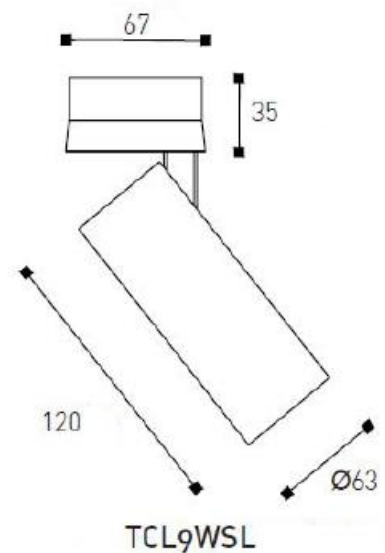

TEC=LED

Swivel Head Omni-Directional Downlights Surface Mounted

CODE	WATTS	CCT	CRI	BEAM ANGLE	CUTOUT	BODY COLOUR	LUMENS	IP RATING
TLCL9WSL	9	2700K/ 3000K	>90	24° /38°	N/A	White/ Black	643lm	IP20